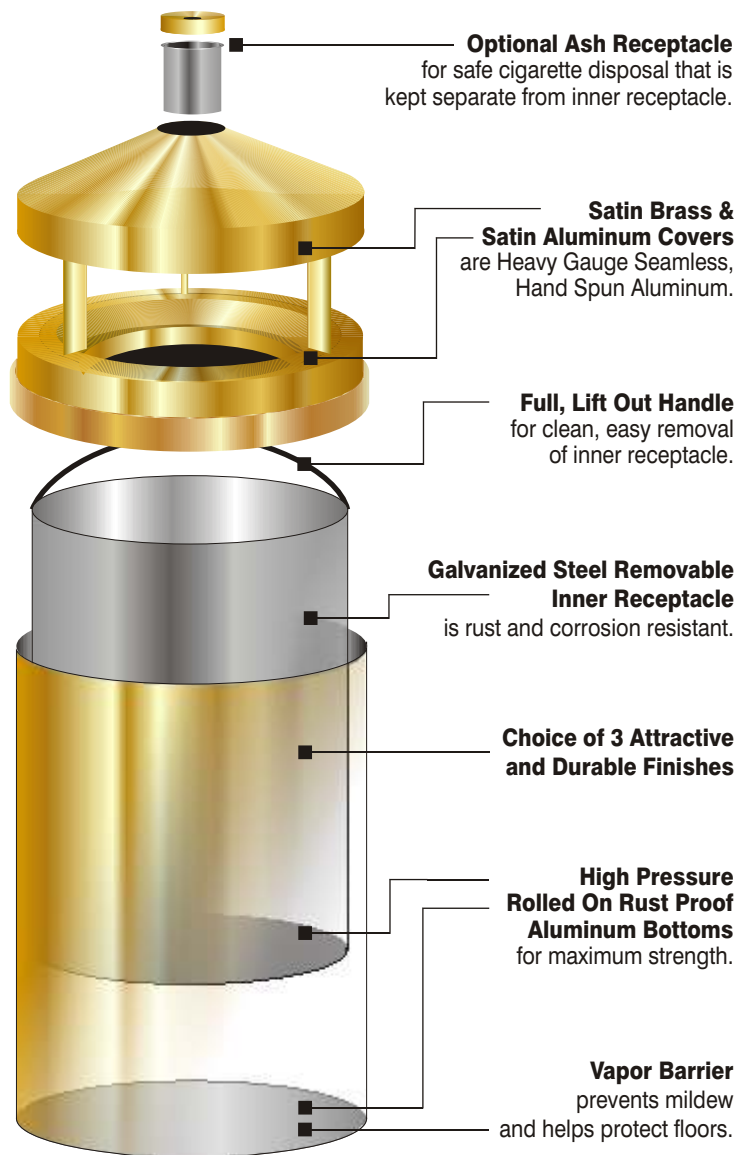

Glaro-Products.Com

1-888-512-1850

Canopy Top WasteMasters with Optional Cigarette Urn Attachment

Outdoor Litter Containers with Large Center Opening and Cover with Optional Cigarette Urn.

This new practical design keeps outdoor refuse from accumulating unnecessary weight caused by rain and snow.

Bolt Down kits are available to secure outdoor receptacle to Floor or sidewalk.

FINISHES

SATIN ALUMINUM (SA) Aluminum, surface ground, fine satin polished, coated with a clear epoxy based bake enamel. For Indoor / Outdoor Use.

SATIN BRASS (BE) A brass tinted epoxy based finish, is baked on over satin aluminum. For Indoor / Outdoor Use.

SIZES

Diameter	Height	Weight	Capacity	Trash Opening
15"	42"	35 lbs	16 Gal	9"
20"	42"	51 lbs	33 Gal	14"