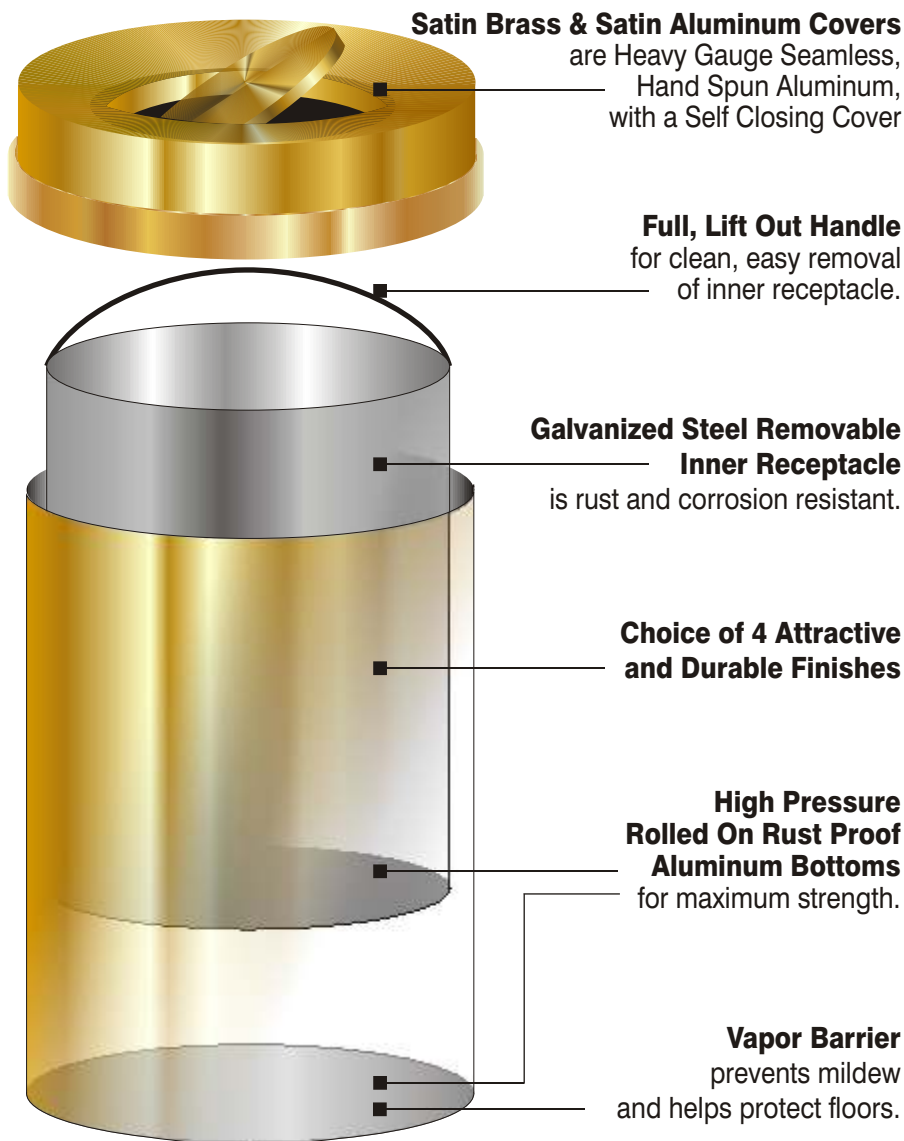

Glaro-Products.Com

1-888-512-1850

Tip-Action Top WasteMasters with Self Closing Cover

Litter Containers with Self Closing Cover

This popular design incorporates a balanced, weighted Tip-Action center disk flap that always quietly returns to center.

The unit automatically closes after each deposit, containing odors, fire and unsightly trash within the all metal unit.

FINISHES

SATIN ALUMINUM (SA) Aluminum, surface ground, fine satin polished, coated with a clear epoxy based bake enamel. For Indoor / Outdoor Use.

SATIN BRASS (BE) A brass tinted epoxy based finish, is baked on over satin aluminum. For Indoor / Outdoor Use.

SIZES

Diameter	Height	Weight	Capacity	Trash Opening
12"	32"	23 lbs	12 Gal	6 1/2"
15"	33"	35 lbs	16 Gal	9"
20"	35"	51 lbs	33 Gal	12"