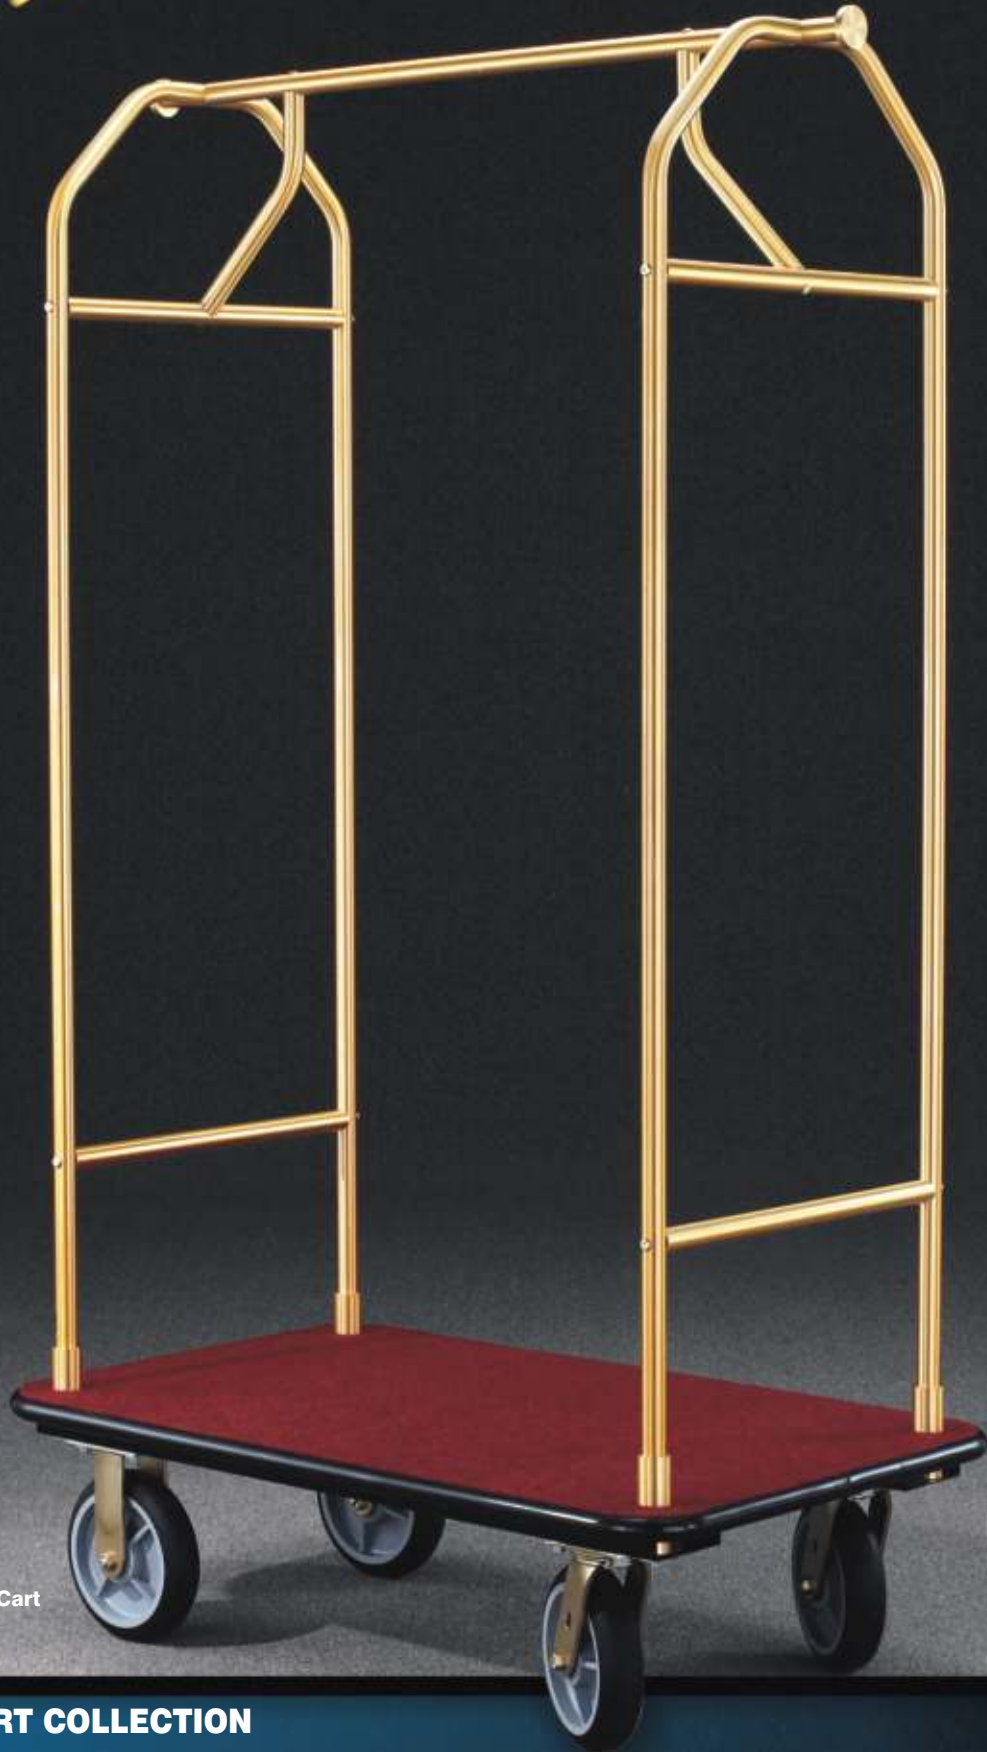

Glaro

6148 BE
Value Bellman Cart

VALUE CART COLLECTION

Bellman & Utility Carts

The Glaro Glider "Value Cart" Collection

Built with the same chassis, deck, and quality casters as the Glaro Glider Premium and Deluxe Carts, this economical, handsome cart weighs less, has a 1" diameter satin polished frame, and is equipped with two machined solid aluminum disc hooks that are satin polished by hand. Three carefully selected cart lengths make it easy to choose a size that is right for every property.