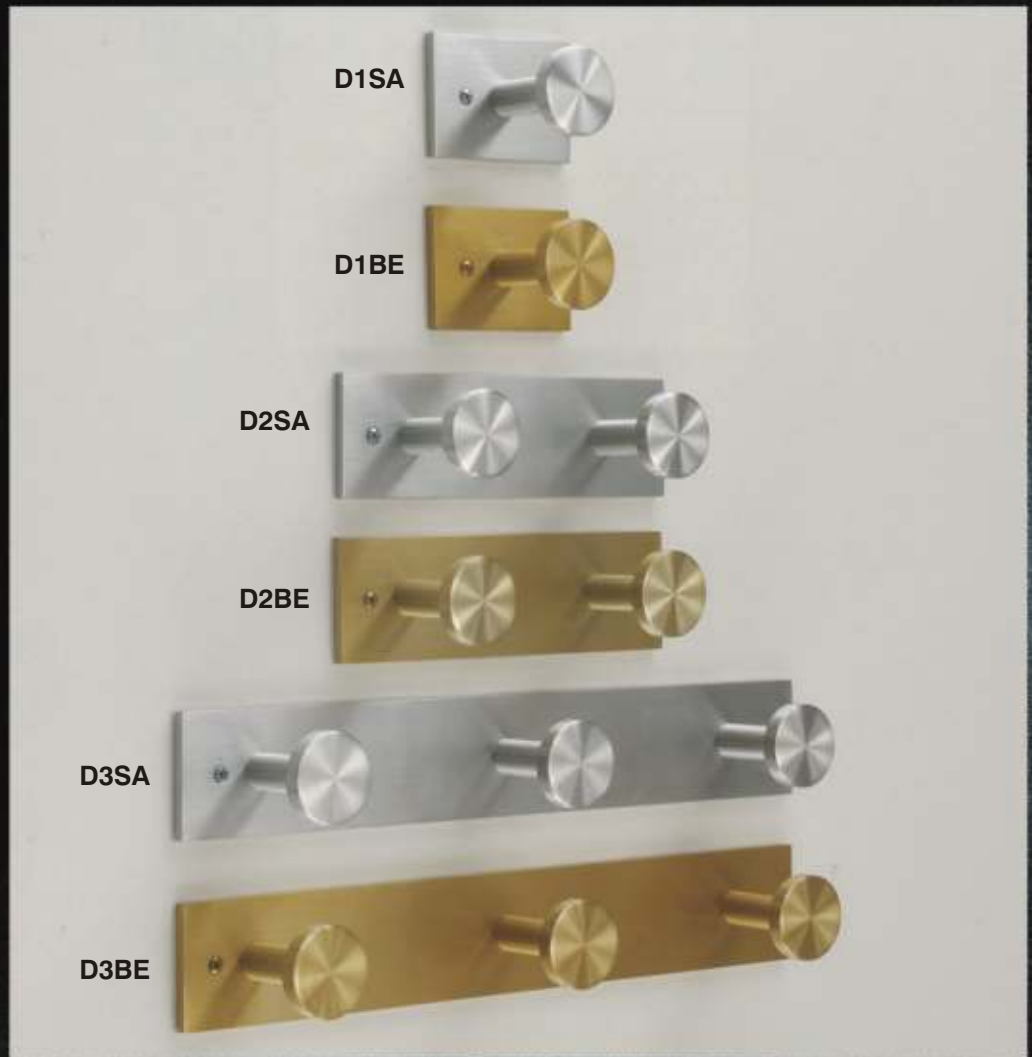

D1SA

D1BE

D2SA

D2BE

D3SA

D3BE

Item	Finish	Hooks	Height	Base	Post	Wt
COAT TREES - All Aluminum						
302SA	Satin Aluminum	8	69"	14"	1.0"	19 lbs.
351SA	Satin Aluminum	8	69"	14"	1.5"	24 lbs.
351BE	Satin Brass	8	69"	14"	1.5"	24 lbs.

Item	Finish	Hooks	Height	Width	Depth
COAT HOOKS - All Aluminum					
D1SA	Satin Aluminum	1	2½"	3½"	2¼"
D1BE	Satin Brass	1	2½"	3½"	2¼"
D2SA	Satin Aluminum	2	2½"	8½"	2¼"
D2BE	Satin Brass	2	2½"	8½"	2¼"
D3SA	Satin Aluminum	3	2½"	16"	2¼"
D3BE	Satin Brass	3	2½"	16"	2¼"
AL3SA	Satin Aluminum	3 Dbl.	4"	12"	3½"
H12SA	Satin Aluminum	1 Dbl.	4"	1"	3½"
H12BE	Satin Brass	1 Dbl.	4"	1"	3½"
224SA	Satin Aluminum	8	2"	24"	1½"
230SA	Satin Aluminum	10	2"	30"	1½"
236SA	Satin Aluminum	12	2"	36"	1½"