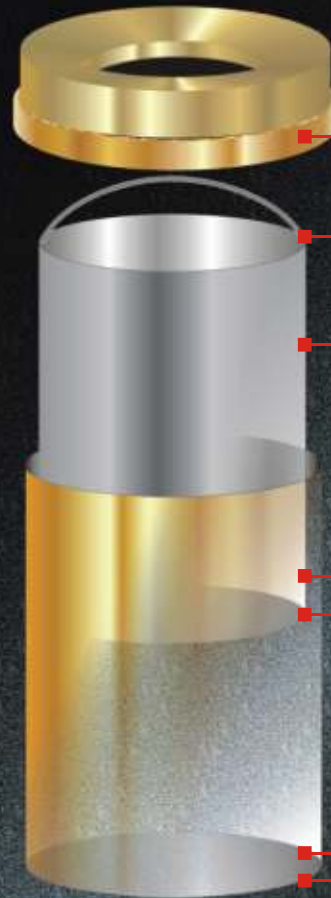

For All Receptacles Manufactured by Glaro

- 29 DESIGNER FINISHES
- SIZES from 3 to 33 GALLONS & 3" to 20" Diameter
- STYLES and FINISHES for EVERY FACILITY
- QUICK SHIP for ALL MODELS
- DOUBLE FIRE SAFE ALL METAL DESIGN
- ENGINEERED FOR DURABILITY
- CUSTOM FINISH COMBINATIONS AVAILABLE
- COMPLETELY MANUFACTURED IN THE USA
- Glaro All Weather Receptacles are designed for Indoor/Outdoor use. All outer bodies are protected from outdoor weather conditions by our special High Temperature Baked on Powder Coating which is applied to galvanized steel or solid aluminum.
- Solid Aluminum Tops are a heavy gauge and are hand spun then satin polished. They have Glaro's exclusive tarnish proof Satin Brass finish, a Satin Aluminum finish with a clear powder coat protective surface, or a choice of 27 colors from our extensive selection of smooth and textured powder coat finishes.
- Heavy Gauge Galvanized Steel Inner Receptacles have a full Lift-Out Handle for clean and easy removal of trash. Metal inner receptacles are rust, corrosion, and fire resistant. For added fire safety, Glaro NEVER includes hazardous toxic or flammable plastic inner containers.
- Solid Aluminum Bottoms are standard on all outer and inner receptacles. They are Rust Proof and Corrosion Resistant to insure maximum Longevity.
- Glaro Waste Receptacle designs and finishes Coordinate Perfectly with all other products manufactured by Glaro.

Satin Brass, Satin Aluminum & Matching Powder Coat Covers are Hand Spun Heavy Gauge, Seamless Aluminum with a Protective Clear Powder Coating

Protective Vinyl Gasket around Openings on Certain Models

Full, Lift Out Handle for clean, easy removal of inner receptacle

Extra Fire Protection from a Galvanized Steel Removable Inner Receptacle that is also rust and corrosion resistant

Choice of 2 Metal and 27 Durable Powder Coat Finishes All are Suitable for Indoor and Outdoor Use

Rust Proof Aluminum Bottoms for maximum Longevity

Vapor Barrier prevents mildew and helps protect floors

DOUBLE-METAL FIRE PROTECTION!

Glaro Waste Receptacles Provide a High Level of Fire Safety.

Glaro gives you **TWO ALL METAL LAYERS** of protection effectively containing small fires because both Inner and Outer Receptacles are Heavy Gauge Metal. This double wall construction helps to contain heat and flames in the event of an internal fire. (Many manufacturers offer a flammable, plastic inner bucket which may create its own potential hazard by producing toxic fumes and additional heat.)

The Glaro **Self Closing** Dome Top "S Series" and Tip-Action Top "TA Series" and **Smokers Post Series** receptacles in particular, help to extinguish internal fires by helping to cut off the oxygen supply. Small fires are retarded before they become a big problem.

Open Top models are designed to help contain a fire and the resulting heat.