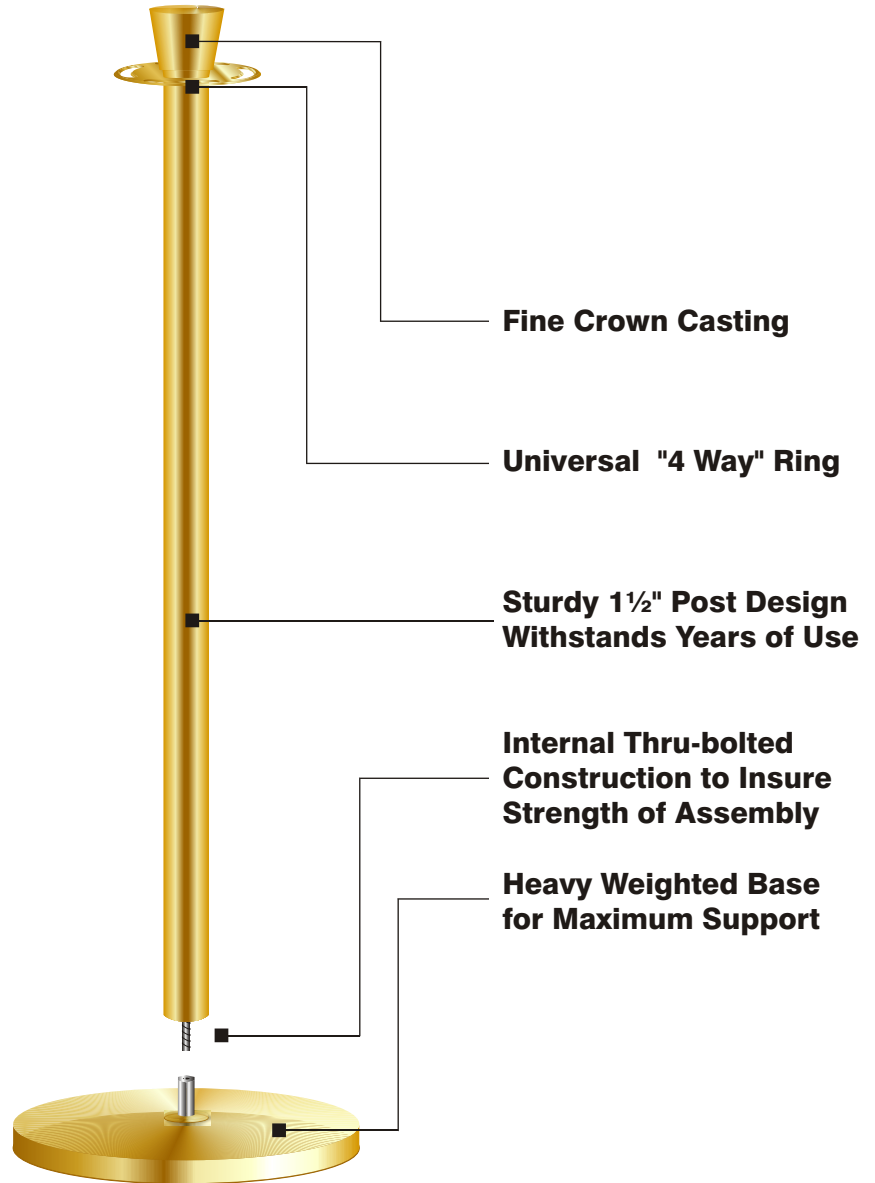

## Theater Posts and Ropes

### FINISHES

**SATIN ALUMINUM (SA)** Aluminum, surface ground, fine satin polished, coated with a clear epoxy based bake enamel. For Indoor / Outdoor Use.

**SATIN BRASS (BE)** A brass tinted epoxy based finish, is baked on over satin aluminum. For Indoor/Outdoor Use.

**MIRROR CHROME (MC)** Steel, mirror polished, chrome plated. For indoor use.

**MIRROR BRASS (MB)** Steel, mirror polished brass plated and lacquer coated. For indoor use.

### SPECIFICATIONS

<b>Height</b>	<b>38"</b>
<b>Post Diameter</b>	<b>2"</b>
<b>Base Diameter</b>	<b>14"</b>
<b>Weight</b>	<b>30 lbs.</b>